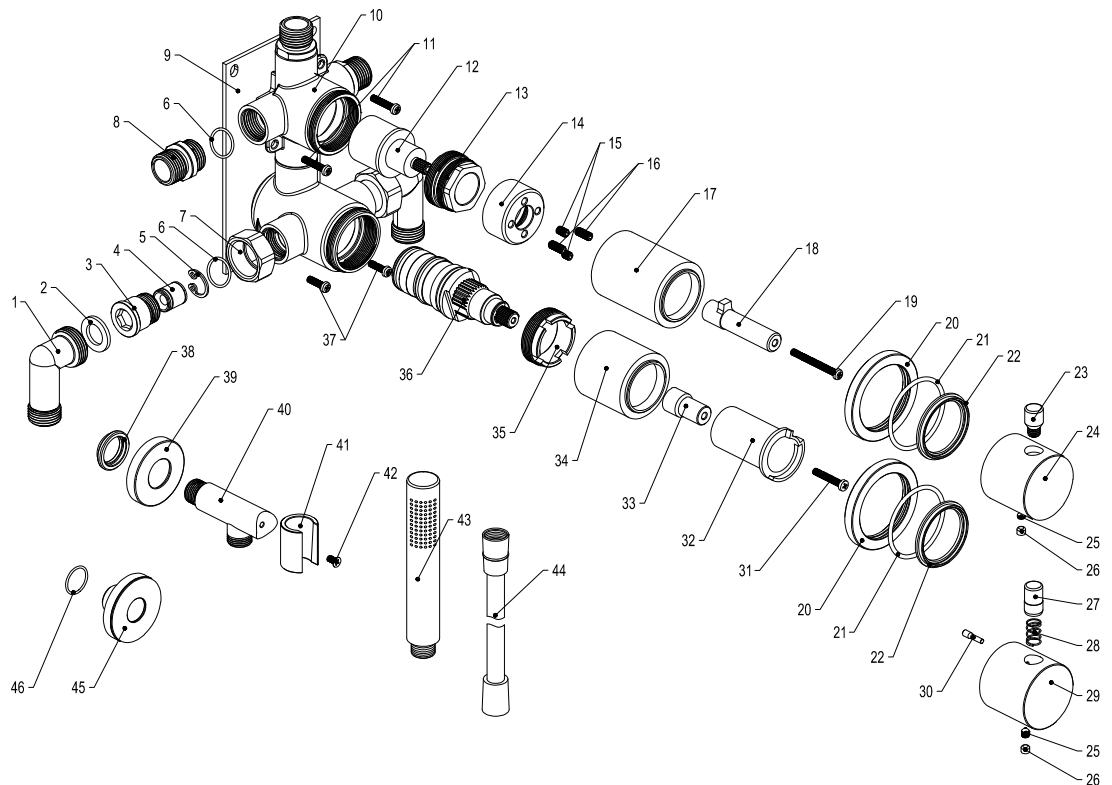

- 1 90° connector
- 2 Gasket
- 3 Connector
- 4 Check valve
- 5 c-ring
- 6 o-ring
- 7 Foot nut
- 8 Connector
- 9 Fastening plate
- 10 Body
- 11 Fixing screws
- 12 Diverter
- 13 Lock nut
- 14 Limiter
- 15 Hex screws
- 16 Limiter screws
- 17 Diverter cover
- 18 Splined extender
- 19 Screw
- 20 Decorative cover ring
- 21 o-ring
- 22 Washer
- 23 Handwheel bar
- 24 Handwheel
- 25 Inner hex screw
- 26 Decoration rubber
- 27 Handwheel bar
- 28 Button spring
- 29 Thermostatic handle
- 30 Handwheel plug
- 31 Screw
- 32 Temperature limiter
- 33 Spline bushing
- 34 Thermostat cover
- 35 Thermostat lock nut
- 36 Thermostatic cartridge
- 37 Fixing screws
- 38 Gasket
- 39 Decorative cover ring
- 40 Hand shower holder pipe
- 41 Hand shower holder pipe
- 42 Screw
- 43 Hand shower holder pipe
- 44 Hose
- 45 Tattle pipe cover
- 46 o-ring

Steel Harmonized 3x Amber

Art no: 21057 **RSK:** 8351539

SCANDTAP
BATHROOM CONCEPTS

Scandtap AB, Olofsdalsvägen 21, 302 41 Halmstad, Sweden
info@scandtap.com, www.scandtap.com

Typgodkännande
Nr: 1786-1787